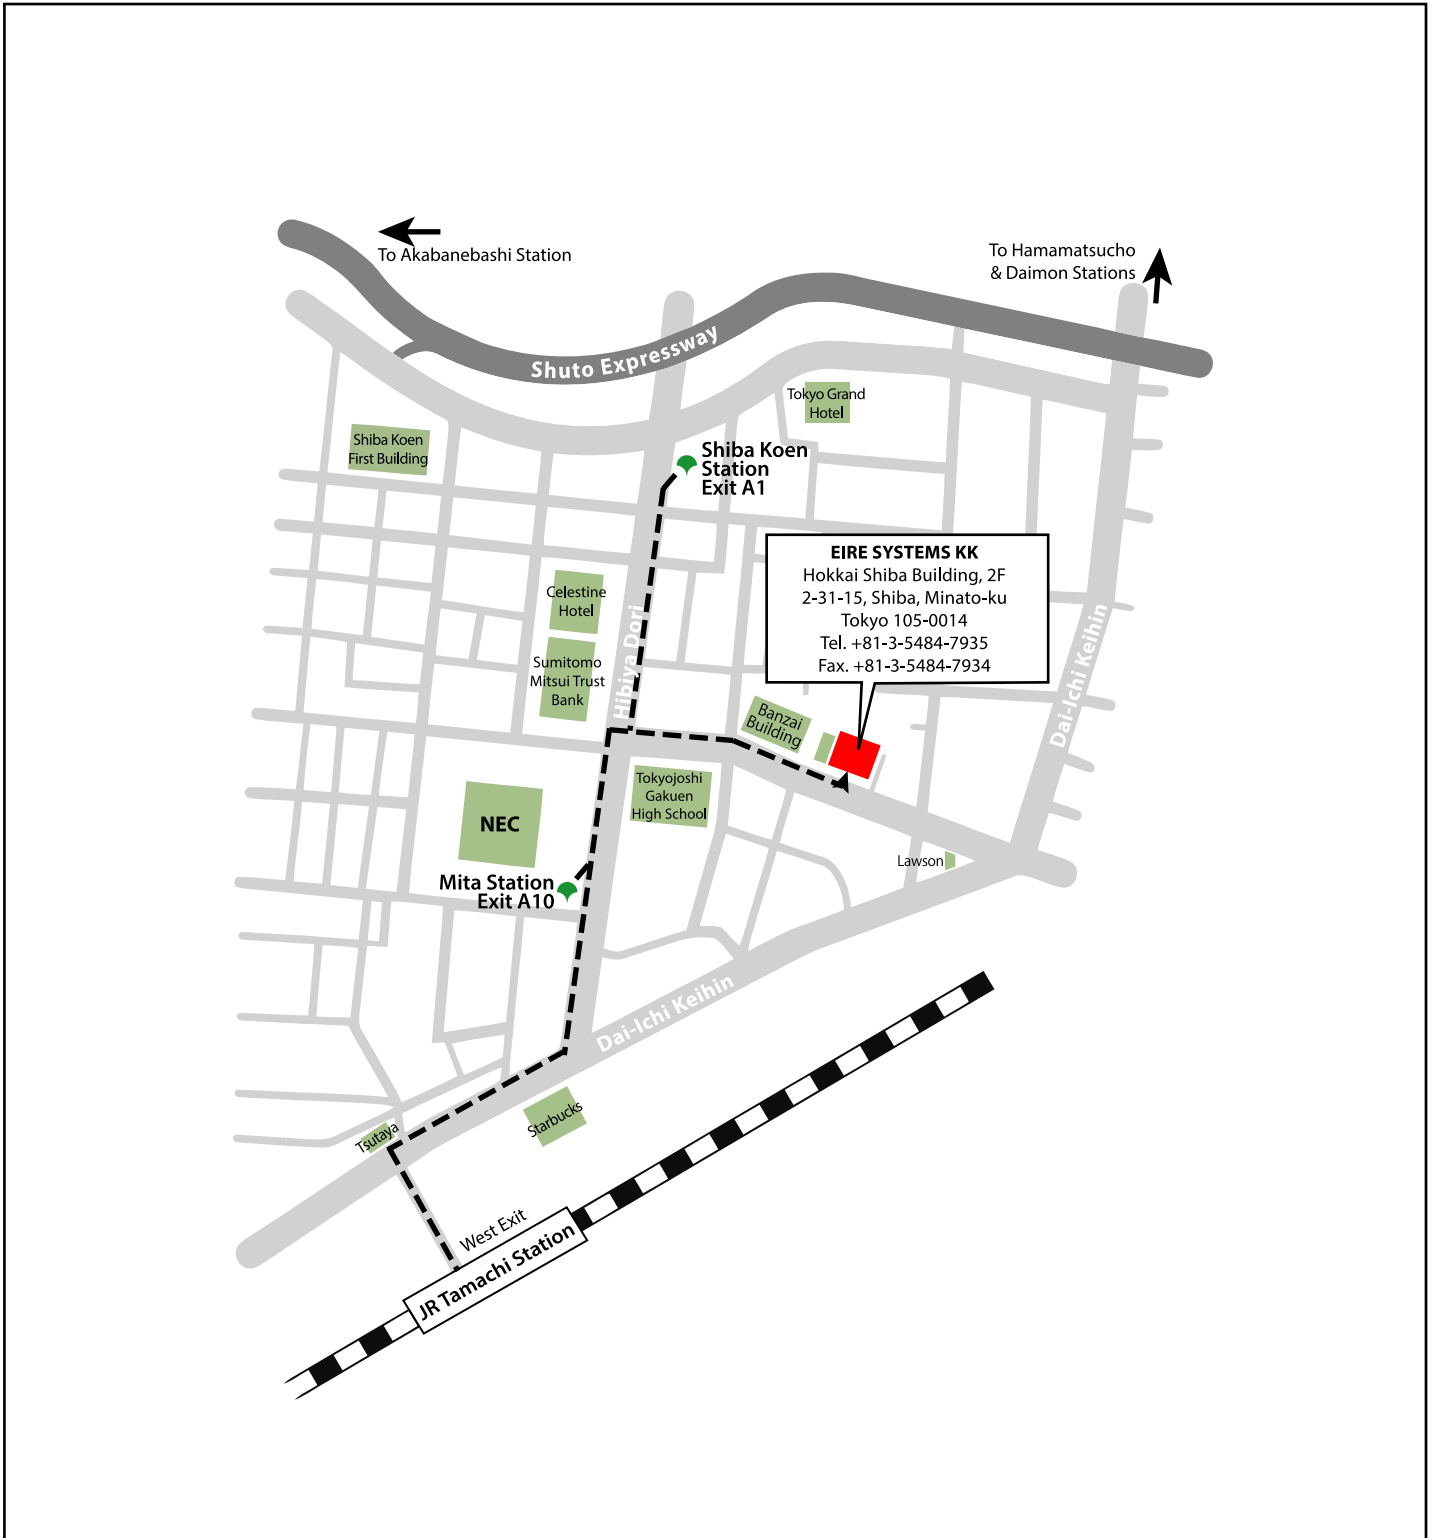

Hokkai Shiba Building, 2F
2-31-15, Shiba, Minato-ku
Tokyo 105-0014

〒105-0014
東京都港区芝2-31-15
北海芝ビル 2F

Tokyo Office
+81-3-5484-7935
info-jp@eiresystems.com

DIRECTIONS:

- Mita Station, Mita Line, Exit A10, 4 mins
- Shiba Koen Station, Mita Line, Exit A1, 5 mins
- JR Tamachi Station, Yamanote Line, West Exit, 9 mins